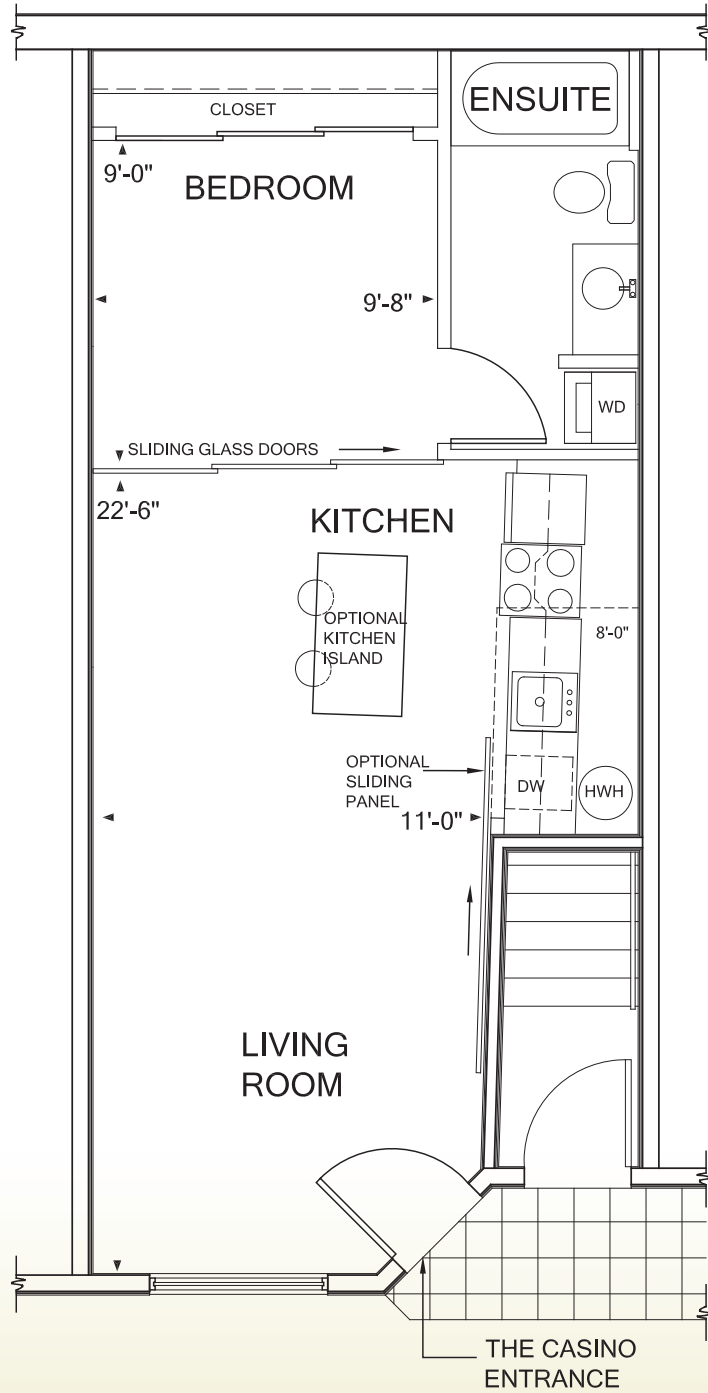

# The Casino Loft

Courtyard Level, One level, One Bedroom  
515 sq. ft.

DEVELOPED BY