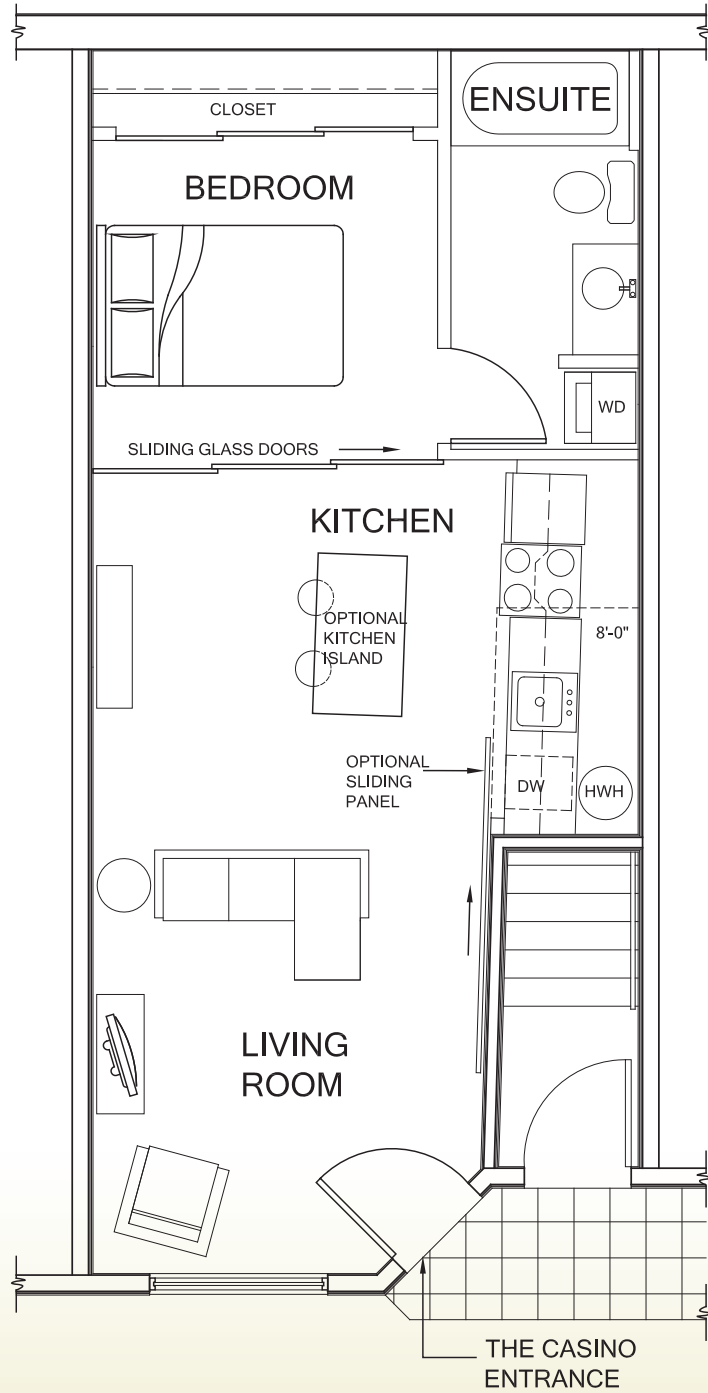

Get in the picture with an urban loft lifestyle.

The Casino Loft

Courtyard Level, One level, One Bedroom
515 sq. ft.

DEVELOPED BY