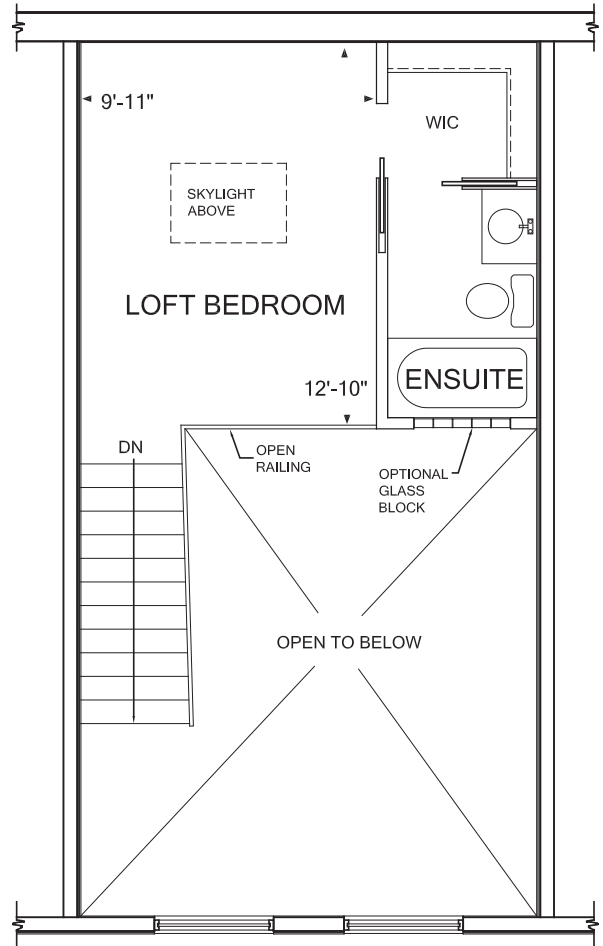

Get in the picture with an urban loft lifestyle.

The Cinema Loft

Loft Level, Two levels, One Bedroom
740 sq. ft.

LOWER LOFT LEVEL

UPPER LOFT LEVEL

COURTYARD LEVEL

DEVELOPED BY