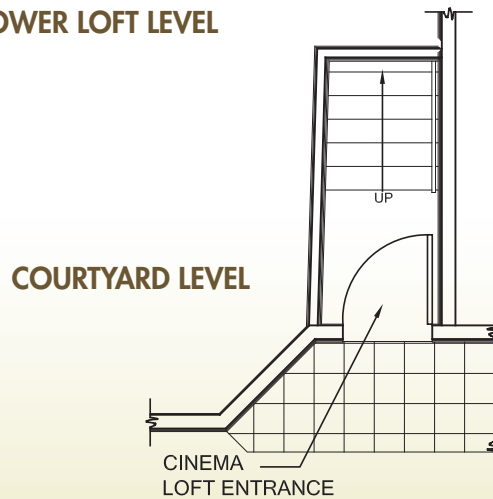

Get in the picture with an urban loft lifestyle.

The Cinema Loft

Loft Level, Two levels, One Bedroom
740 sq. ft.

LOWER LOFT LEVEL

UPPER LOFT LEVEL

COURTYARD LEVEL

DEVELOPED BY