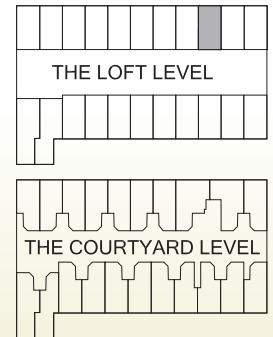

Get in the picture with an urban loft lifestyle.

The Cinema Loft

Loft Level, Two levels, One Bedroom
740 sq. ft.

LOWER LOFT LEVEL

UPPER LOFT LEVEL

COURTYARD LEVEL

DEVELOPED BY