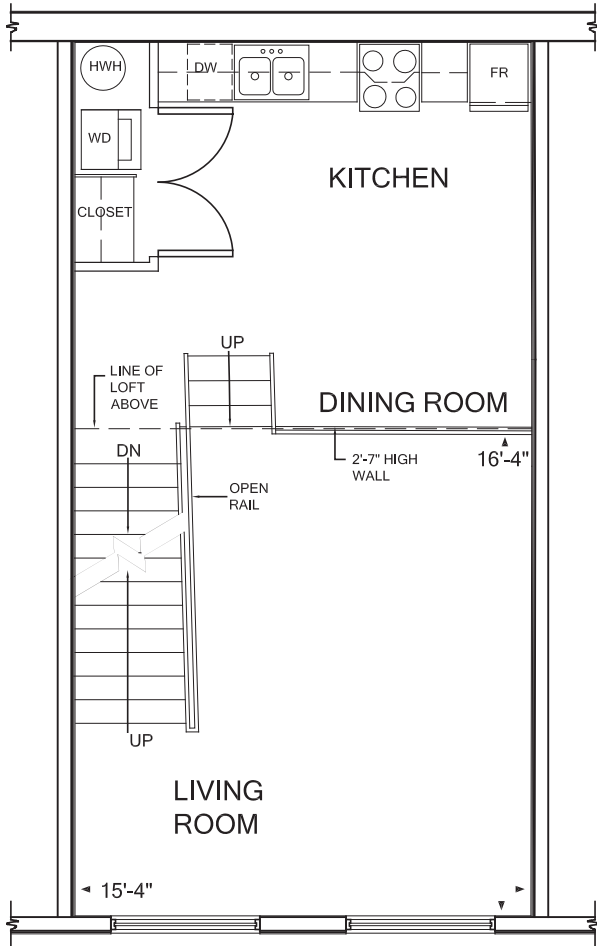

Get in the picture with an urban loft lifestyle.

The Cinema Loft

Loft Level, Two levels, One Bedroom
740 sq. ft.

LOWER LOFT LEVEL

UPPER LOFT LEVEL

COURTYARD LEVEL

DEVELOPED BY