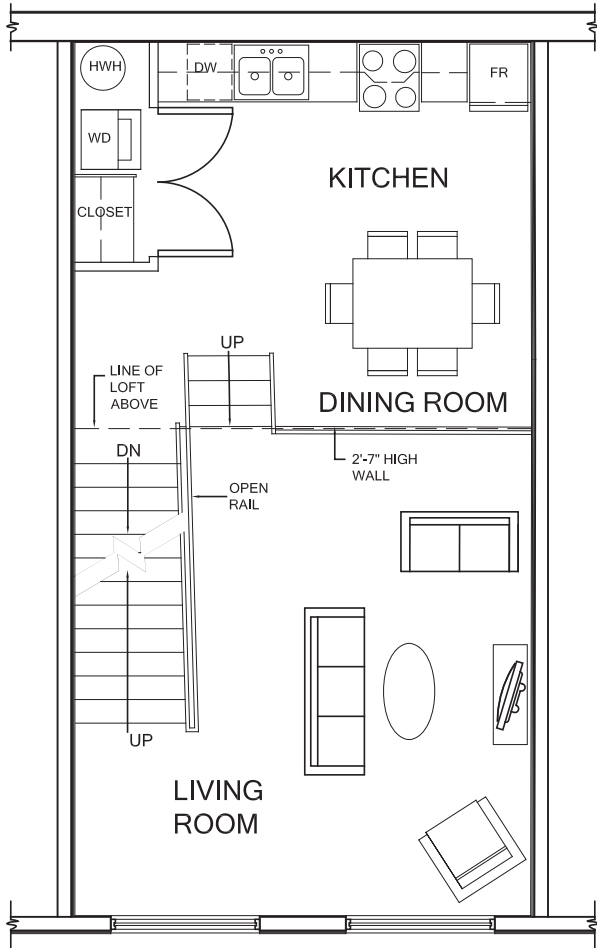

Get in the picture with an urban loft lifestyle.

The Cinema Loft

Loft Level, Two levels, One Bedroom
740 sq. ft.

LOWER LOFT LEVEL

UPPER LOFT LEVEL

COURTYARD LEVEL

DEVELOPED BY