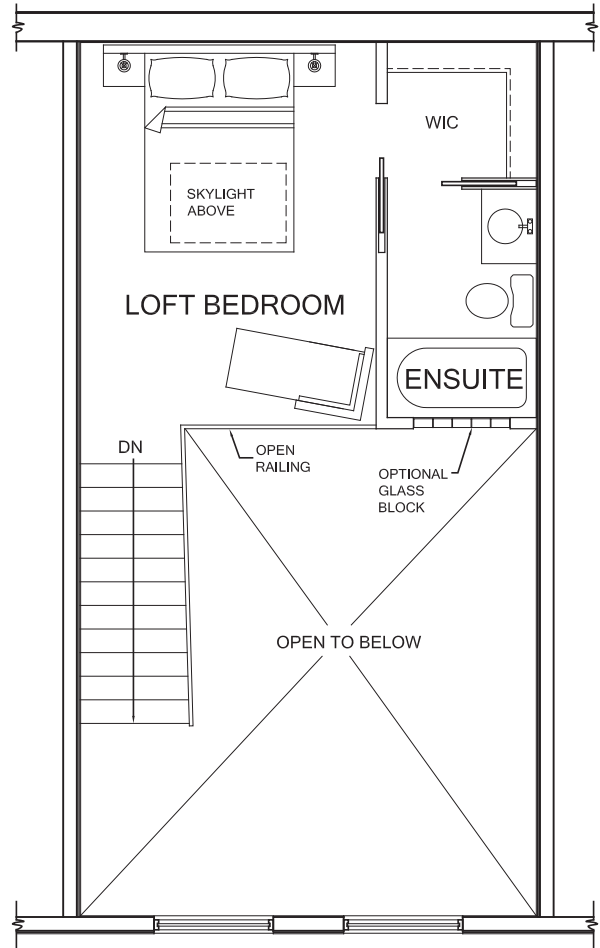

Get in the picture with an urban loft lifestyle.

The Cinema Loft

Loft Level, Two levels, One Bedroom
740 sq. ft.

LOWER LOFT LEVEL

UPPER LOFT LEVEL

COURTYARD LEVEL

DEVELOPED BY