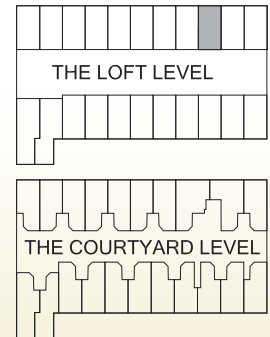

Get in the picture with an urban loft lifestyle.

The Cinema Loft

Loft Level, Two levels, One Bedroom
740 sq. ft.

LOWER LOFT LEVEL

UPPER LOFT LEVEL

COURTYARD LEVEL

DEVELOPED BY