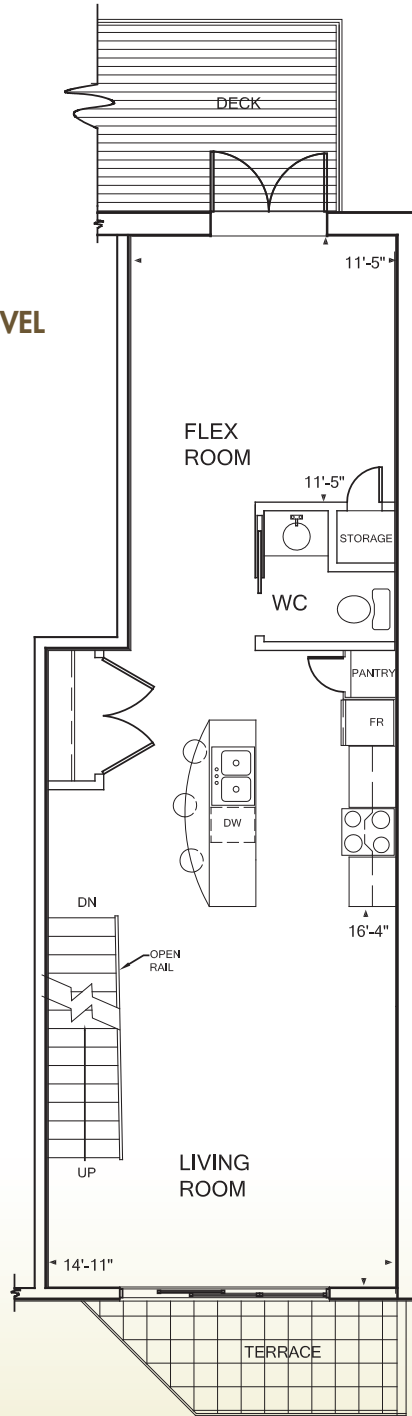

Get in the picture with an urban loft lifestyle.

The Empire Loft

Loft Level, Two levels, Two Bedrooms
1385 sq. ft. + 54 sq. ft. terrace

LOWER LOFT LEVEL

COURTYARD LEVEL

UPPER LOFT LEVEL