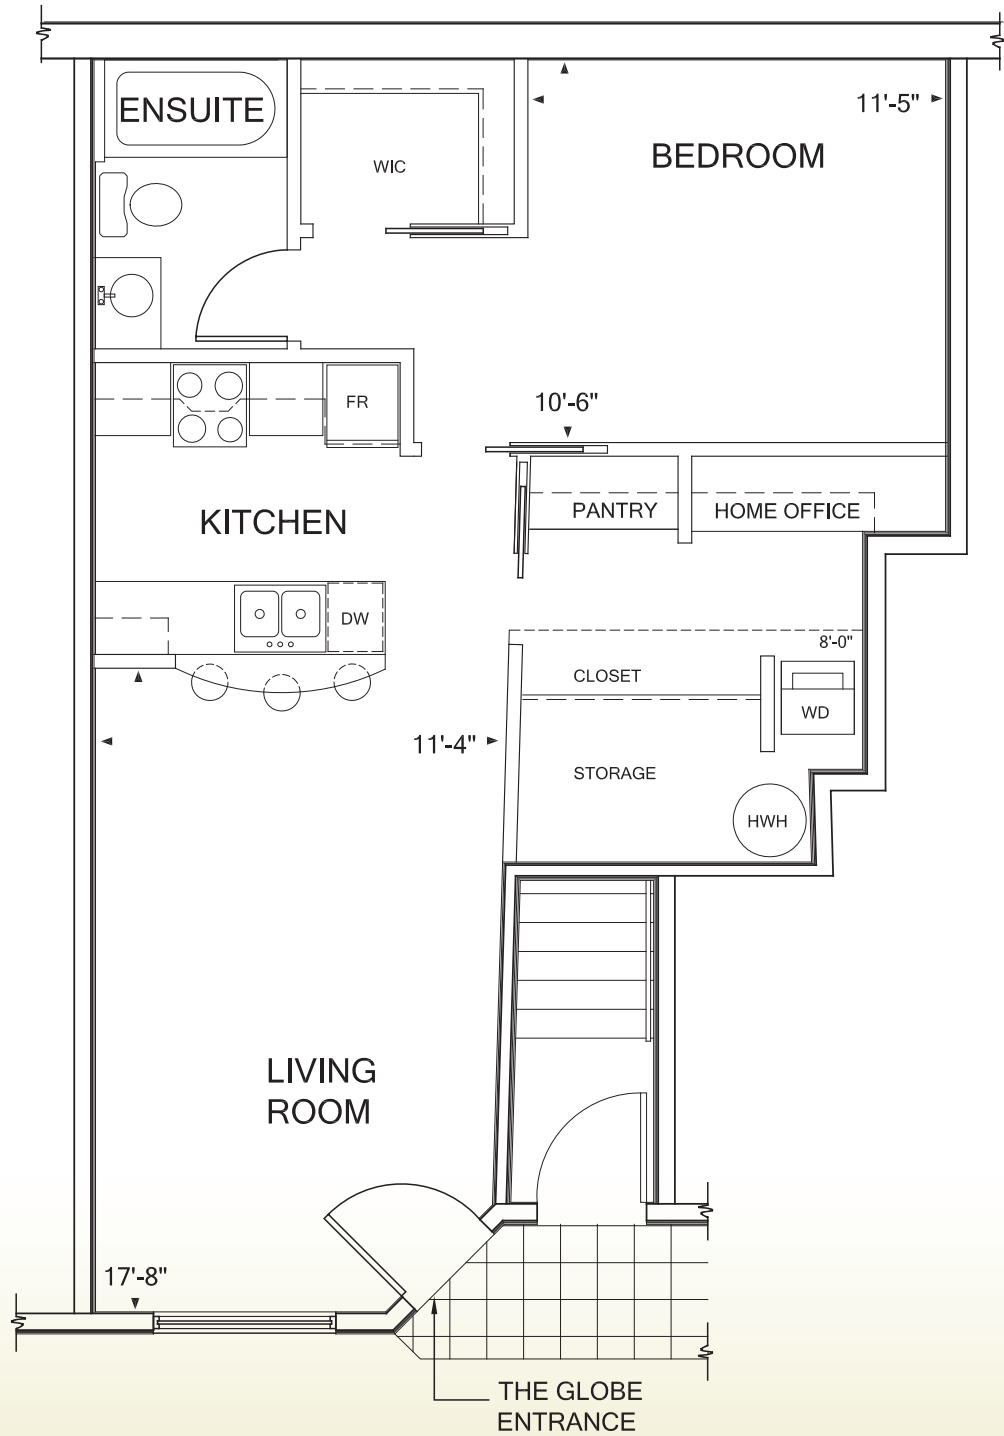

Get in the picture with an urban loft lifestyle.

The Globe Loft

Courtyard Level, One level, One Bedroom
670 sq. ft.

DEVELOPED BY

ATLANTIC
DEVELOPMENTS INC.