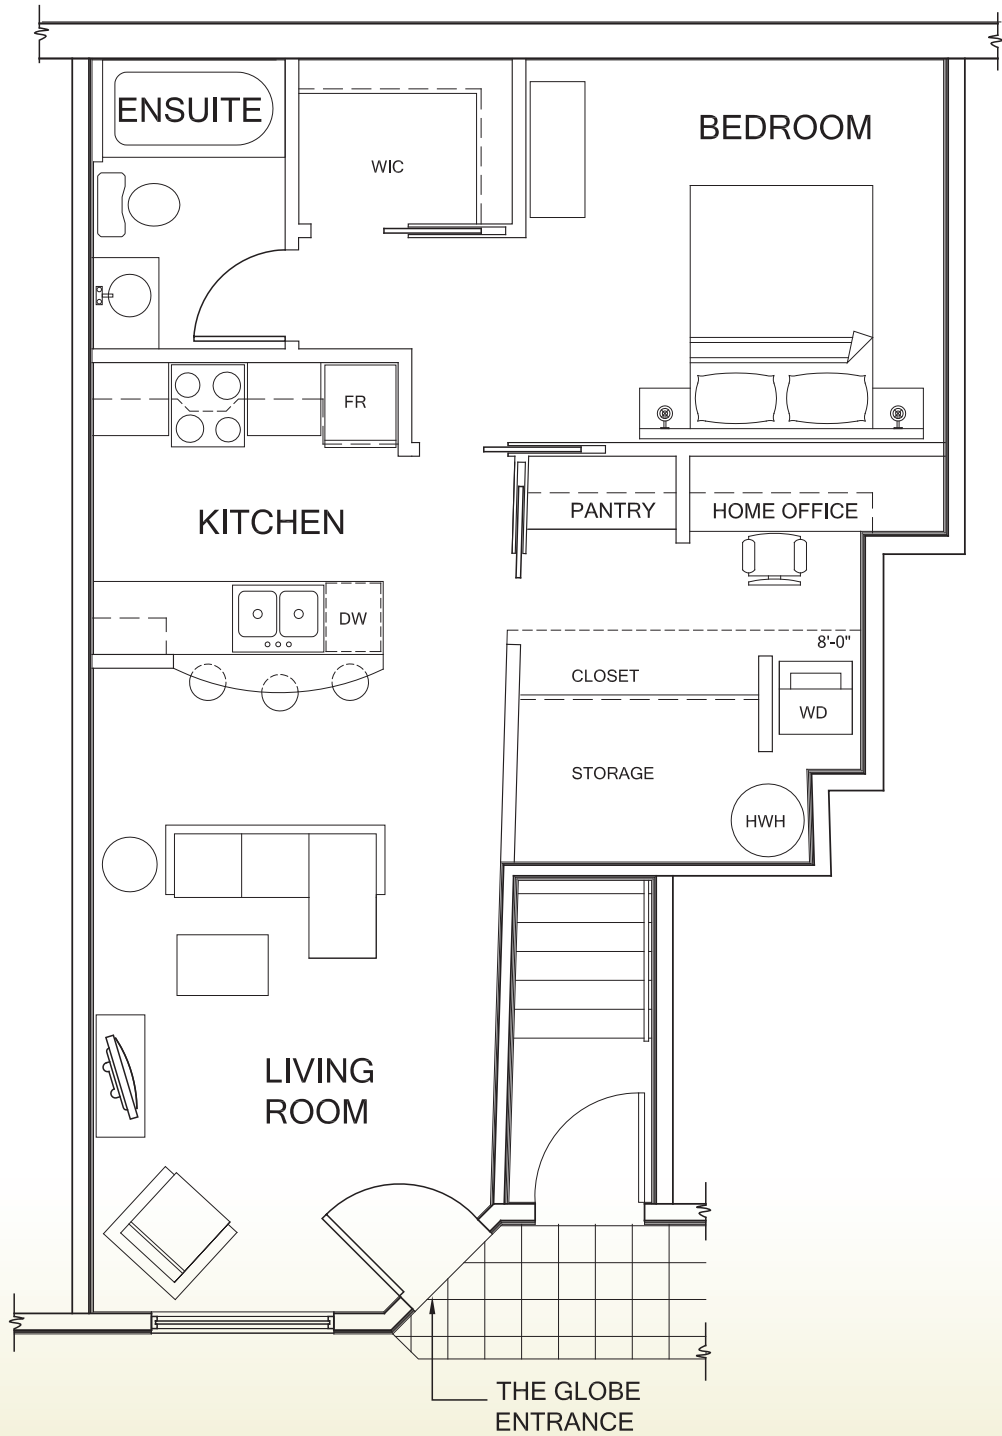

Get in the picture with an urban loft lifestyle.

The Globe Loft

Courtyard Level, One level, One Bedroom
670 sq. ft.

DEVELOPED BY