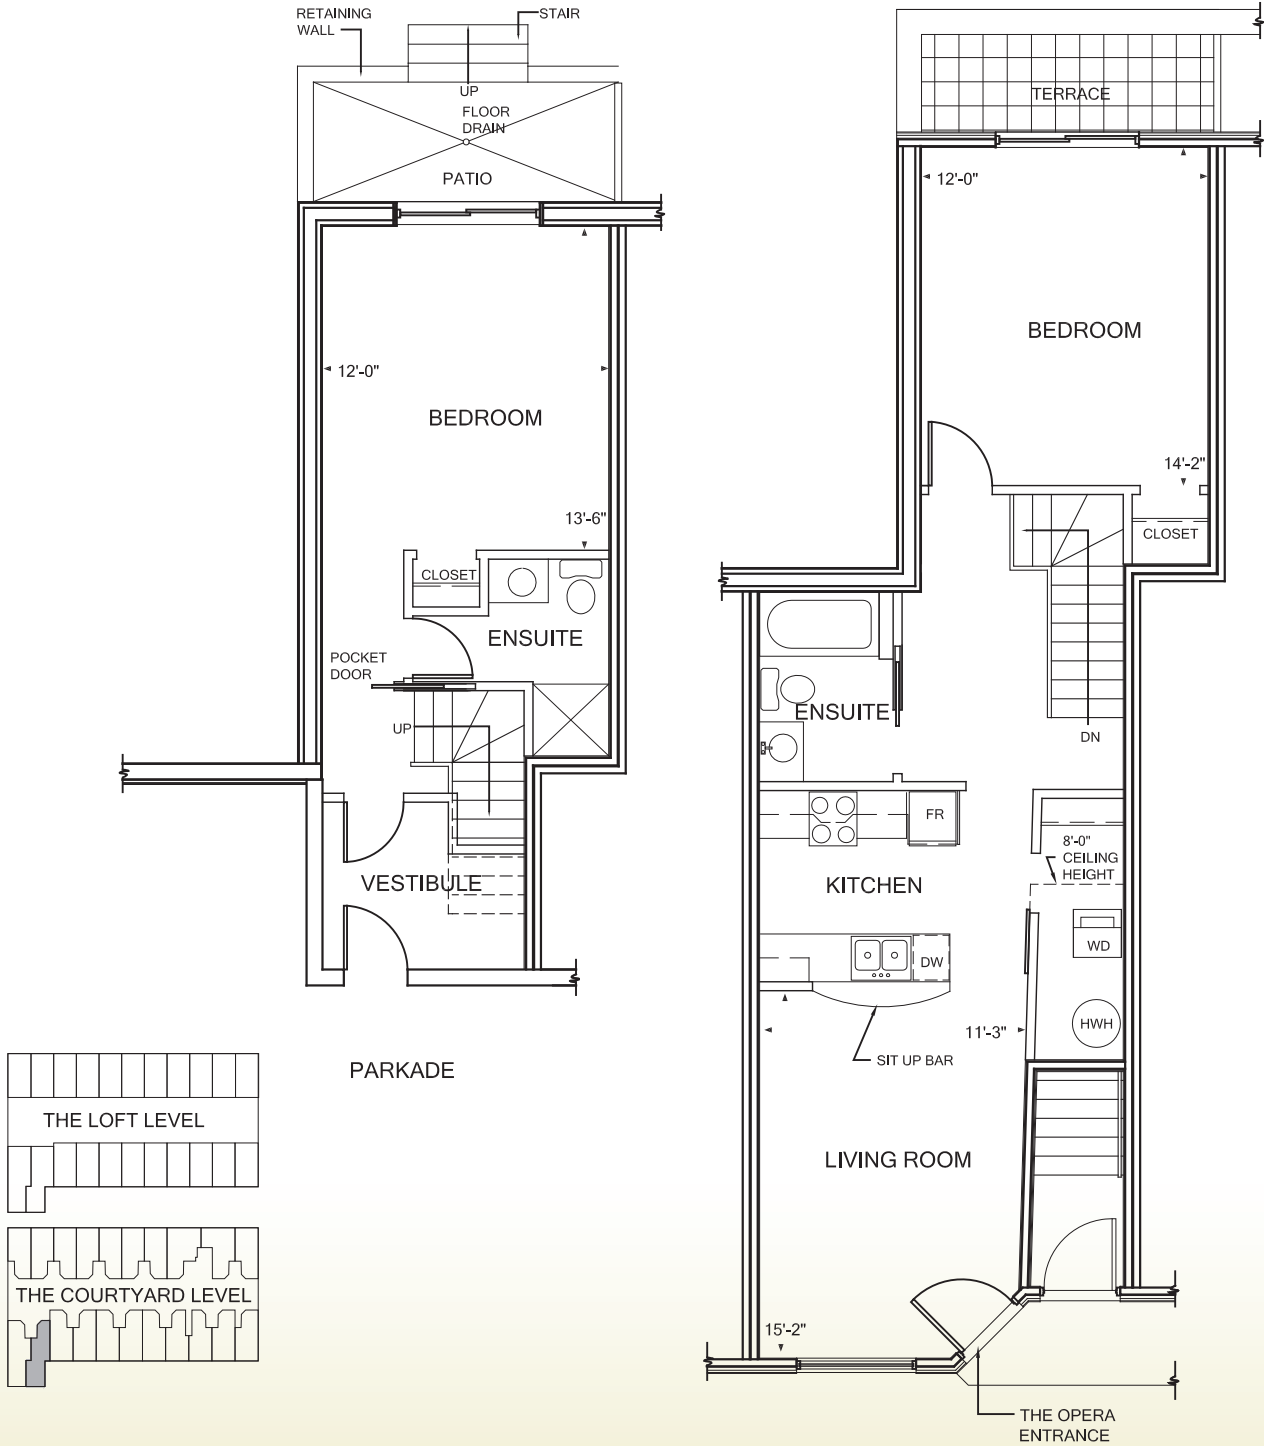

Get in the picture with an urban loft lifestyle.

The Opera Loft

Courtyard Level, One level, One Bedroom + Den
1104 sq. ft.

DEVELOPED BY