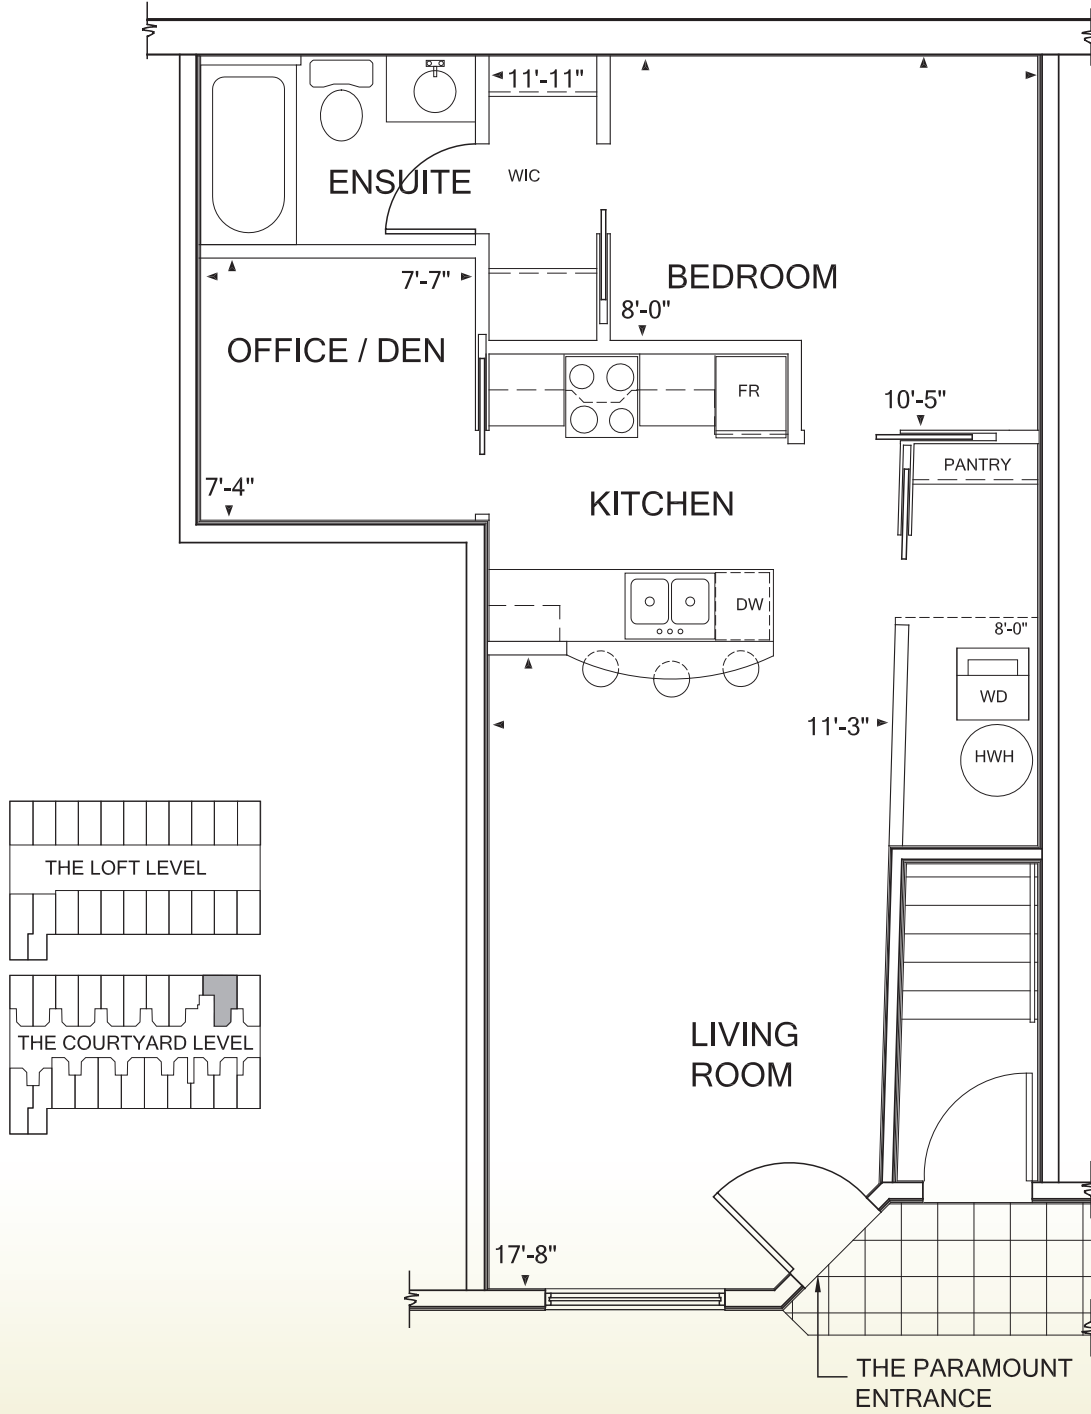

Get in the picture with an urban loft lifestyle.

# The Paramount Loft

Courtyard Level, One level, One Bedroom  
622 sq. ft.

DEVELOPED BY