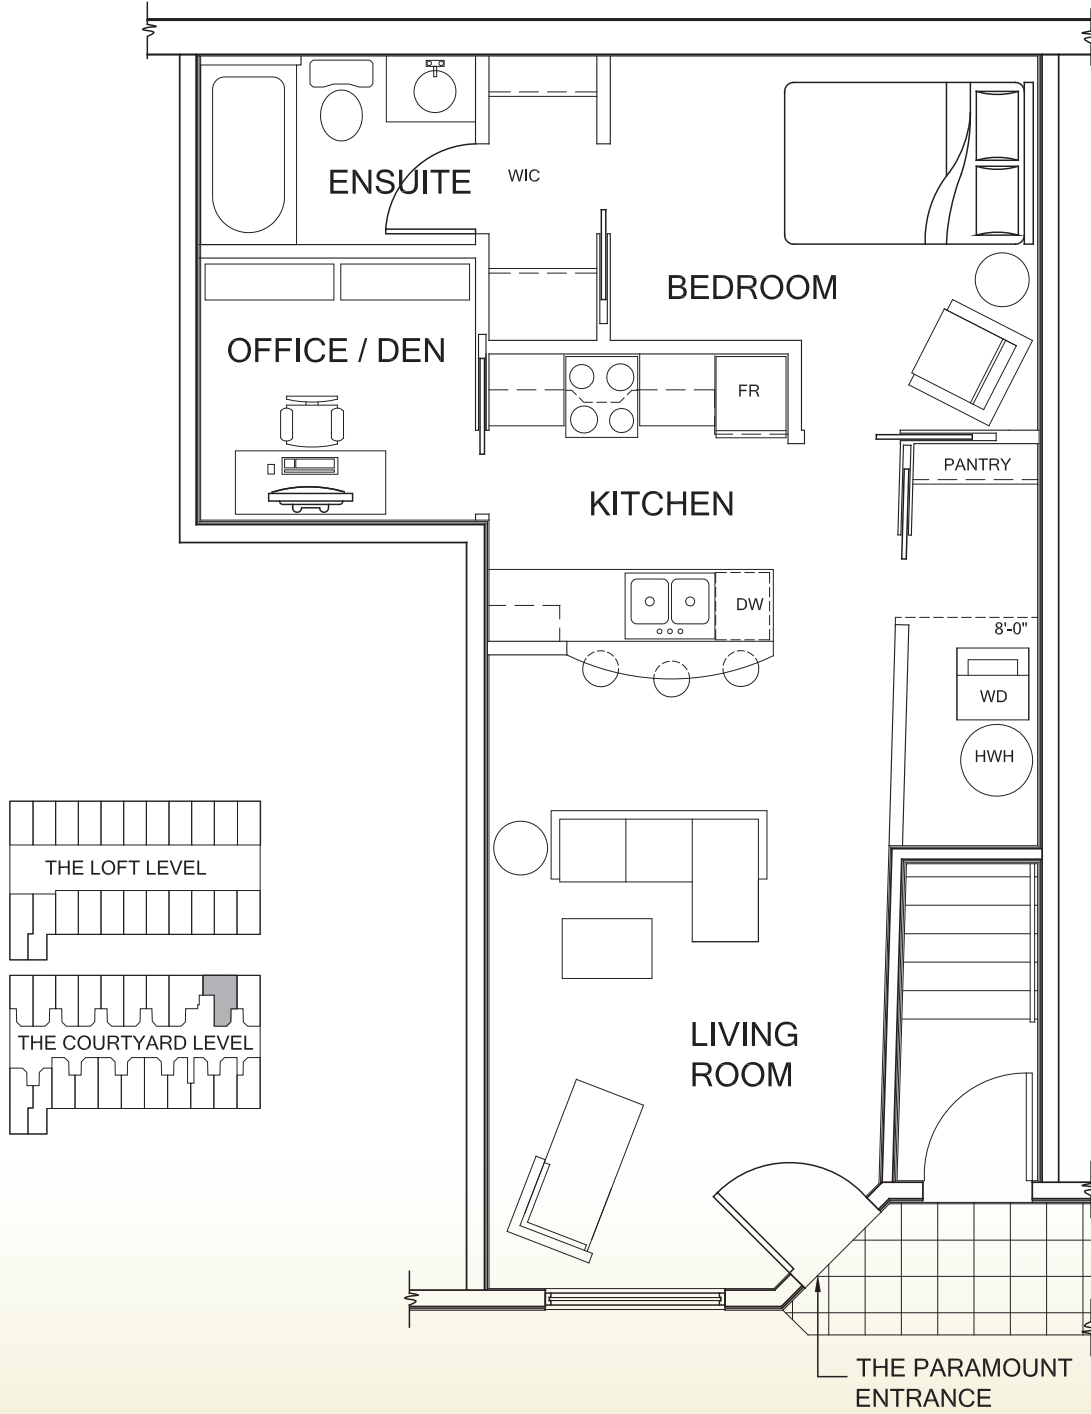

Get in the picture with an urban loft lifestyle.

# The Paramount Loft

Courtyard Level, One level, One Bedroom  
622 sq. ft.

DEVELOPED BY