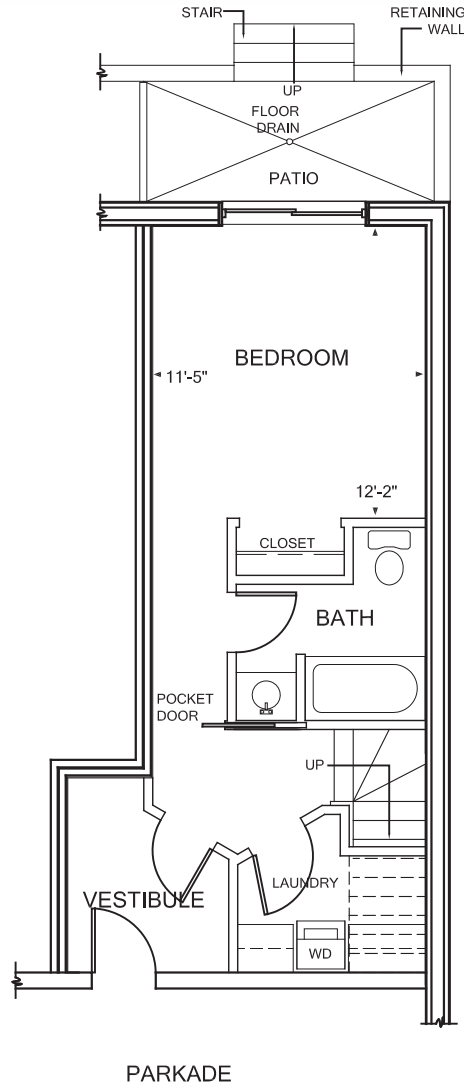

Get in the picture with an urban loft lifestyle.

The Premiere Loft

Courtyard Level, One level, One Bedroom + Den
1140 sq. ft.

DEVELOPED BY