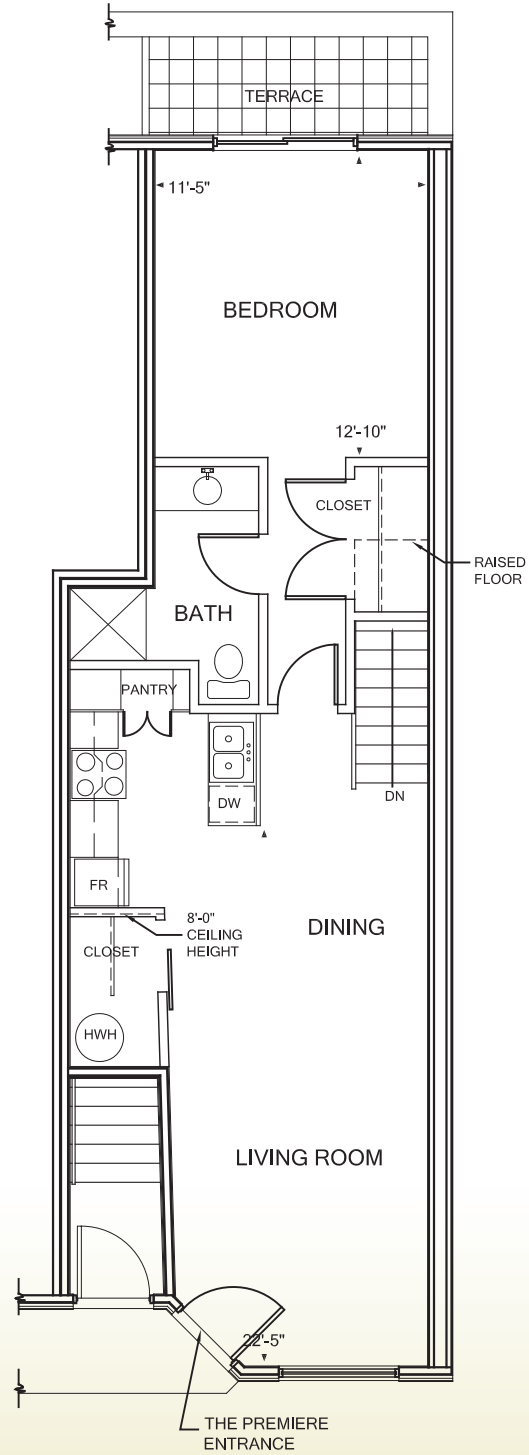

Get in the picture with an urban loft lifestyle.

The Premiere Loft

Courtyard Level, One level, One Bedroom + Den
1140 sq. ft.

DEVELOPED BY