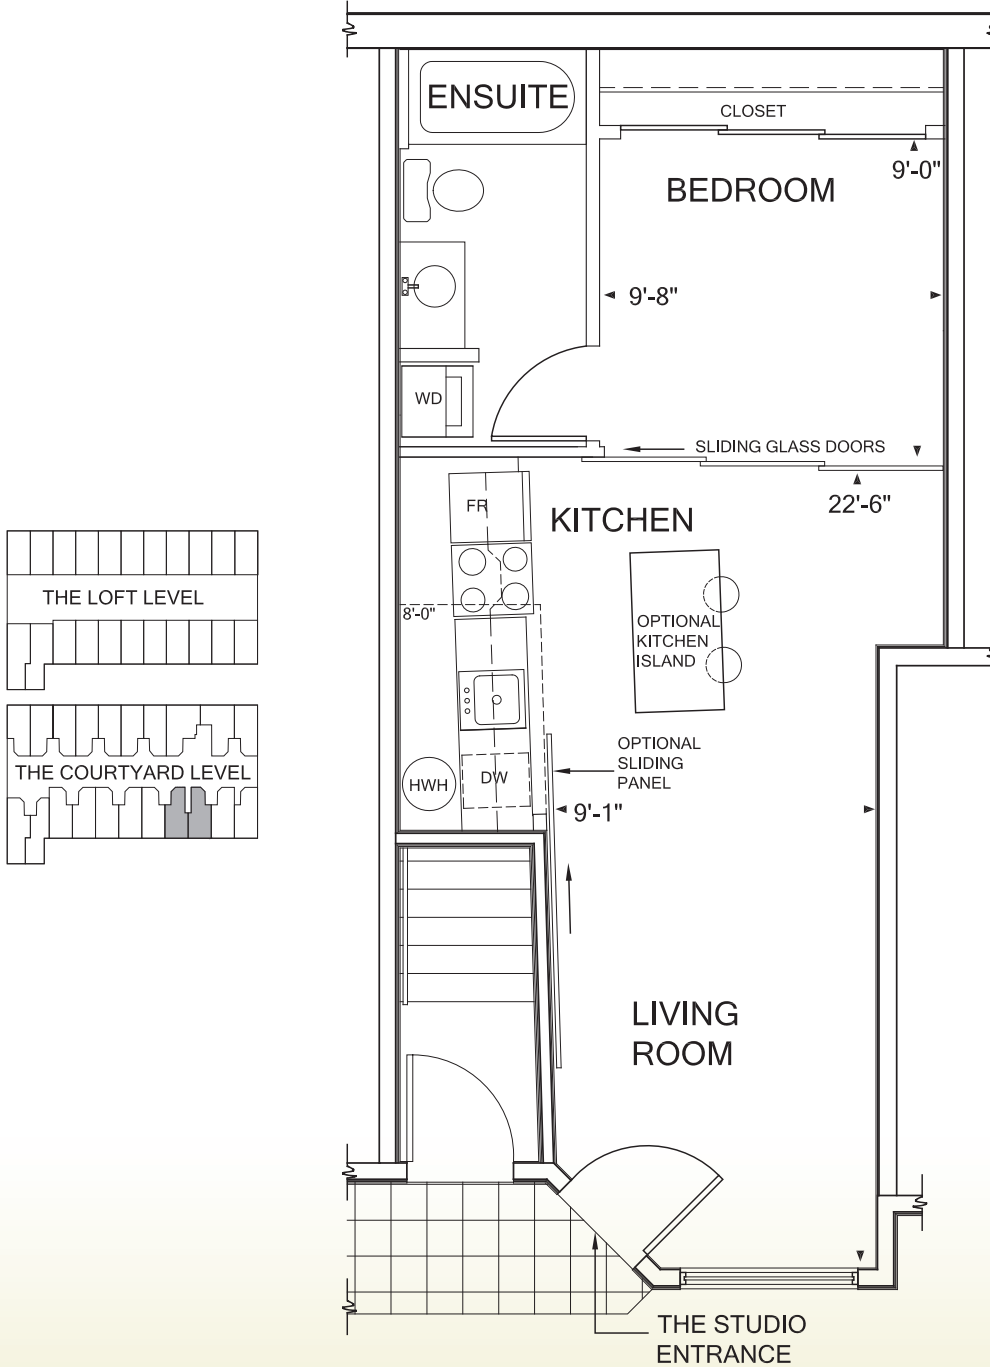

Get in the picture with an urban loft lifestyle.

The Studio Loft

Courtyard Level, One level, One Bedroom
477 sq. ft.

DEVELOPED BY