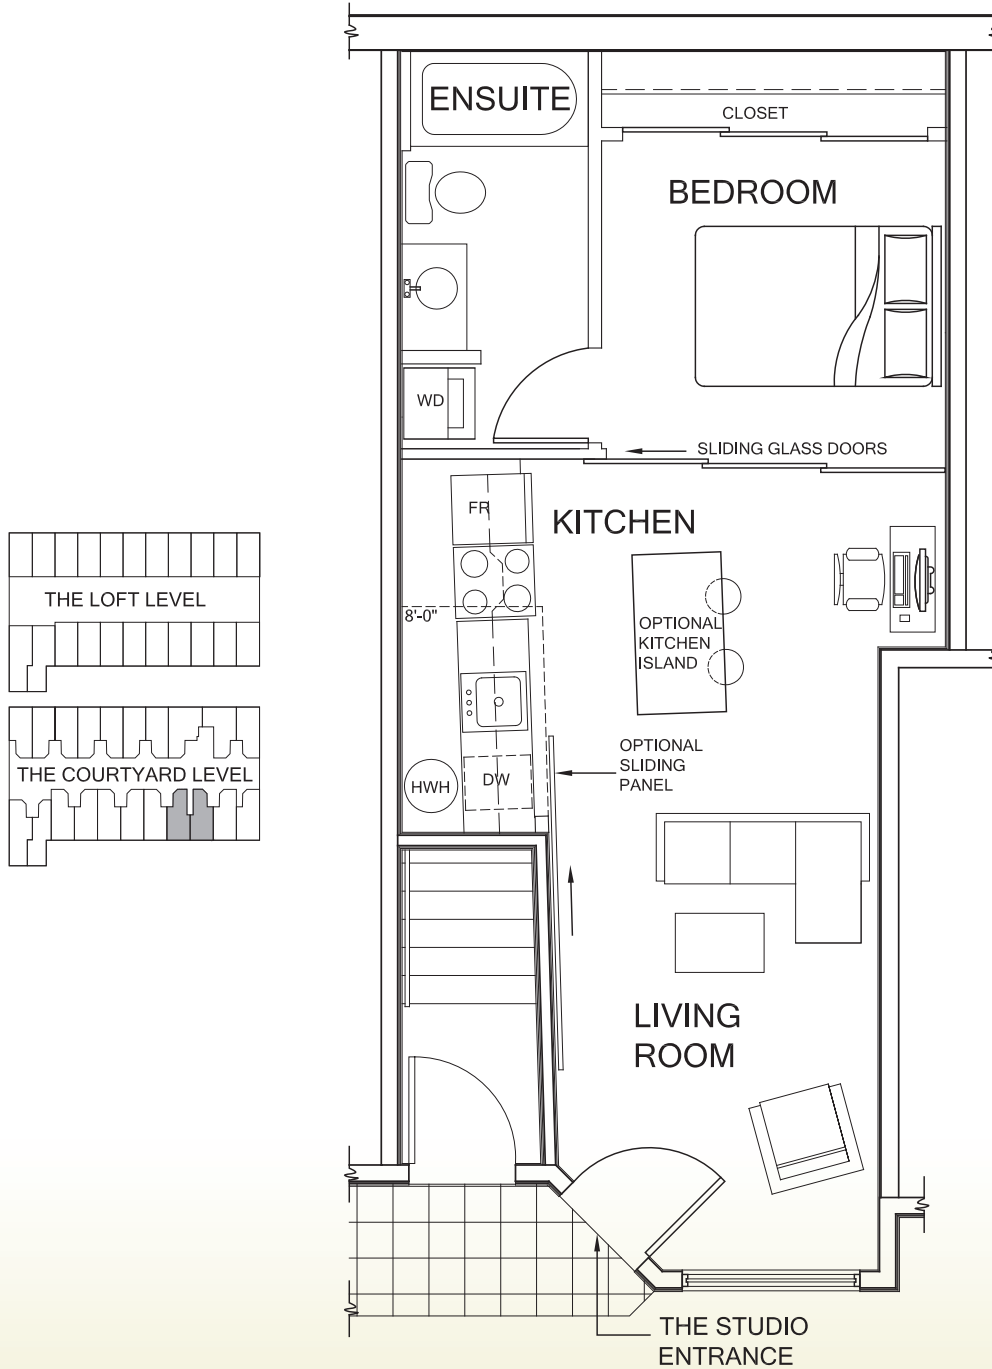

Get in the picture with an urban loft lifestyle.

The Studio Loft

Courtyard Level, One level, One Bedroom
477 sq. ft.

DEVELOPED BY